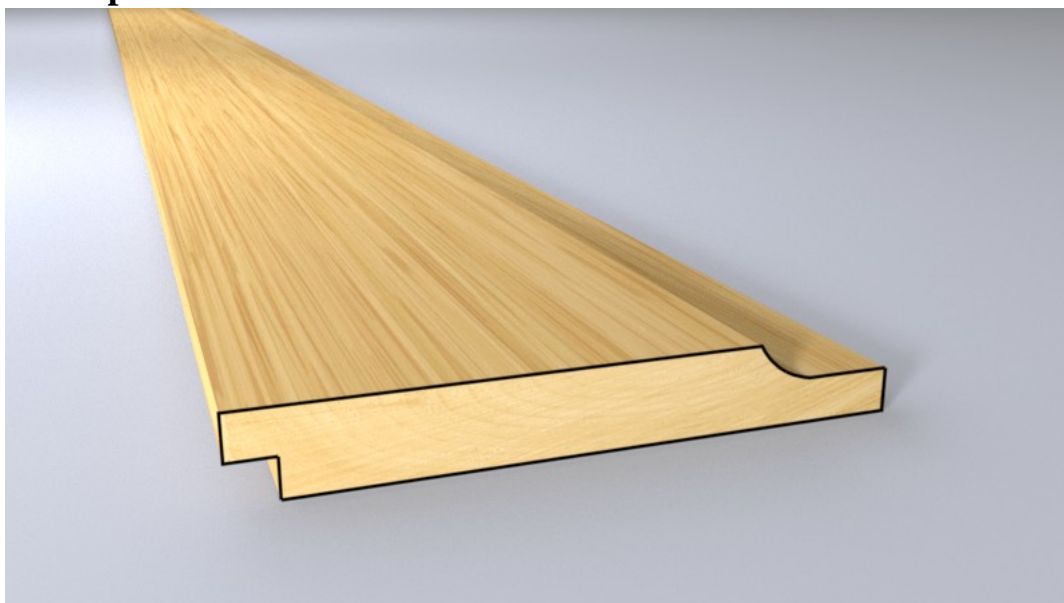

# Ship Lapped

**Brand:**

**Product Code:** ship-lapped-sheeting

**Availability:** In Stock

**Weight:** 0.00kg

**Dimensions:** 0.00mm x 0.00mm x 0.00mm

**Call for Price:** 0404-46390

## Short Description

**Dimensions:** 144 x 19mm

**Length(s):** 3.6m, 4.8m, 5.4m

## Description

**Dimensions:** 144 x 19mm

**Length(s):** 3.6m, 4.8m, 5.4m