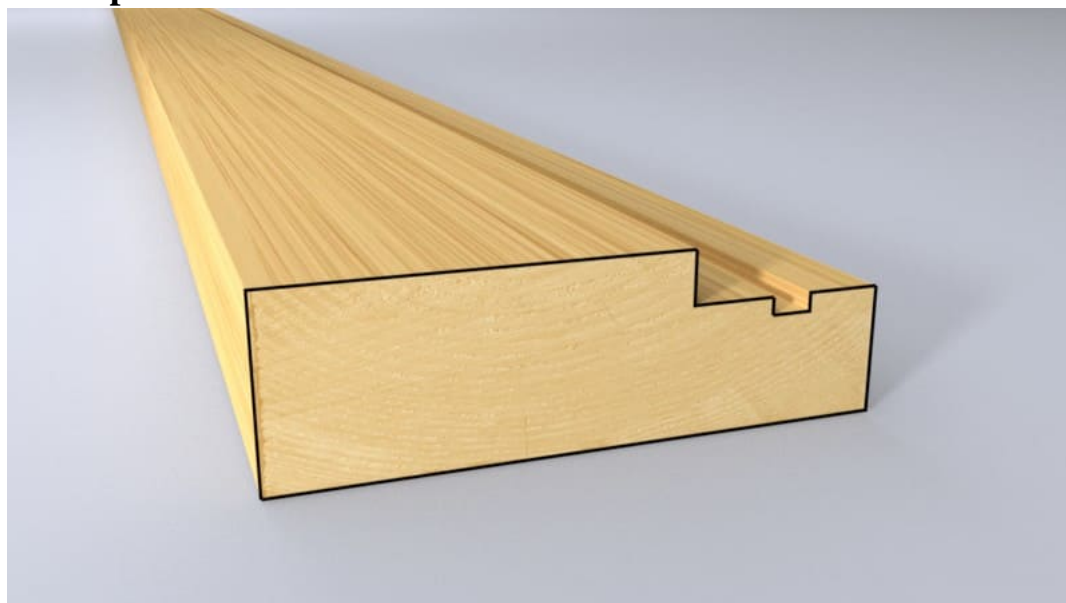

## Rebated Frame With Groove

**Brand:**

**Product Code:** rebated-frame-groove

**Availability:** In Stock

**Weight:** 0.00kg

**Dimensions:** 0.00mm x 0.00mm x 0.00mm

**Call for Price:** 0404-46390

### Short Description

**Dimensions:** 108 x 40mm, 133 x 40mm

**Length(s):** Available on Request

### Description

**Dimensions:** 108 x 40mm, 133 x 40mm

**Length(s):** Available on Request