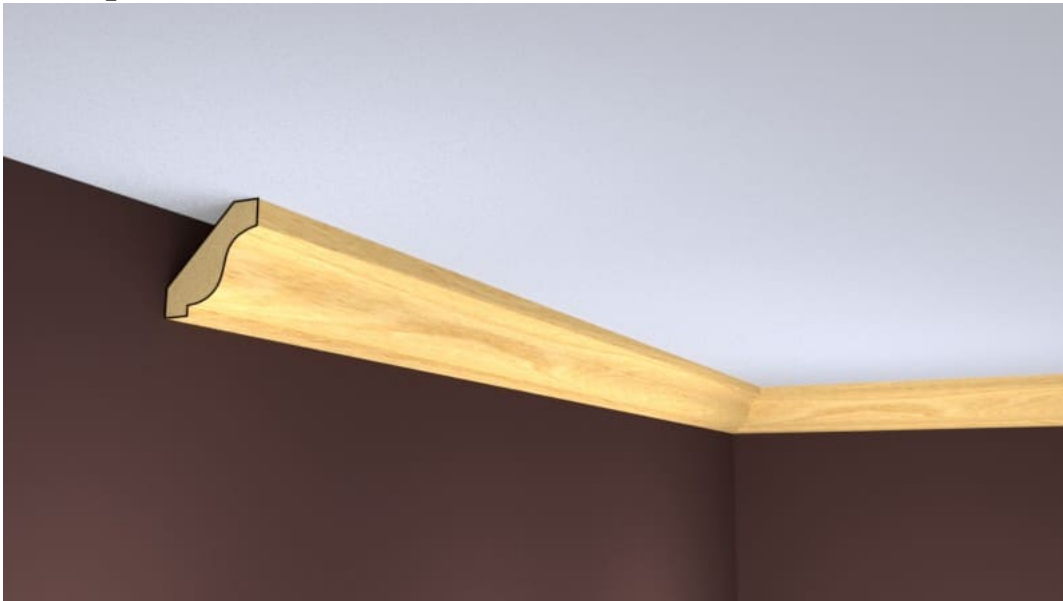

Cornice MD25

Brand:

Product Code: cornice-md25

Availability: In Stock

Weight: 0.00kg

Dimensions: 0.00mm x 0.00mm x 0.00mm

Call for Price: 0404-46390

Short Description

Dimensions: 69 x 19mm

Length(s): 4.2m

Description

Dimensions: 69 x 19mm

Length(s): 4.2m