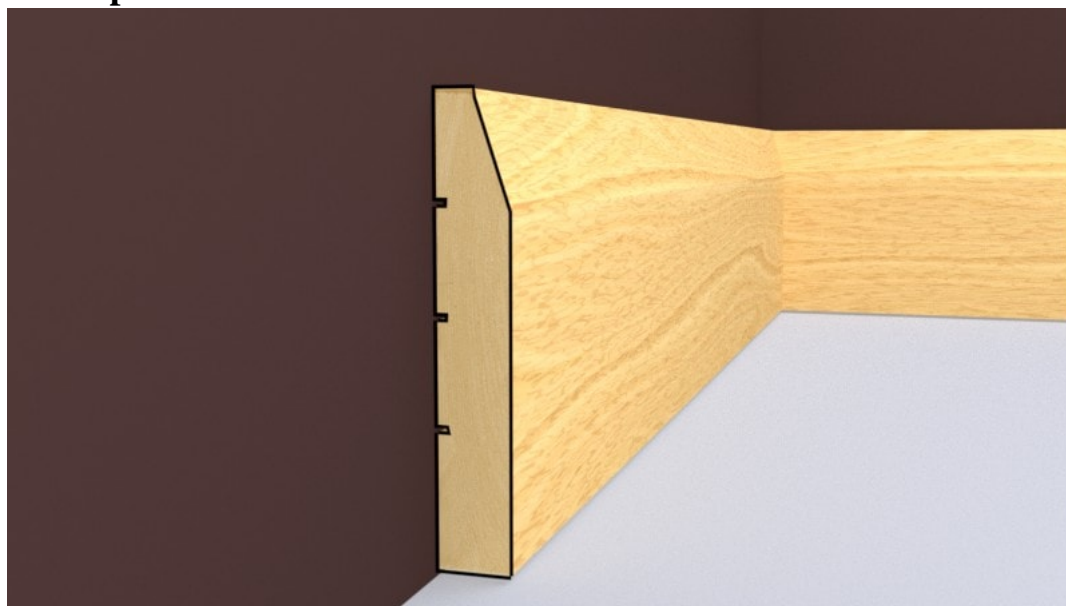

## Bevelled Skirting / Architrave

**Brand:**

**Product Code:** bevelled-skirting-architrave

**Availability:** In Stock

**Weight:** 0.00kg

**Dimensions:** 0.00mm x 0.00mm x 0.00mm

**Call for Price:** 0404-46390

### Short Description

**Dimensions:** 44 x 19mm, 69 x 19mm, 94 x 19mm, 119 x 19mm, 144 x 19mm

**Length(s):** Available on Request

### Description

**Dimensions:** 44 x 19mm, 69 x 19mm, 94 x 19mm, 119 x 19mm, 144 x 19mm

**Length(s):** Available on Request